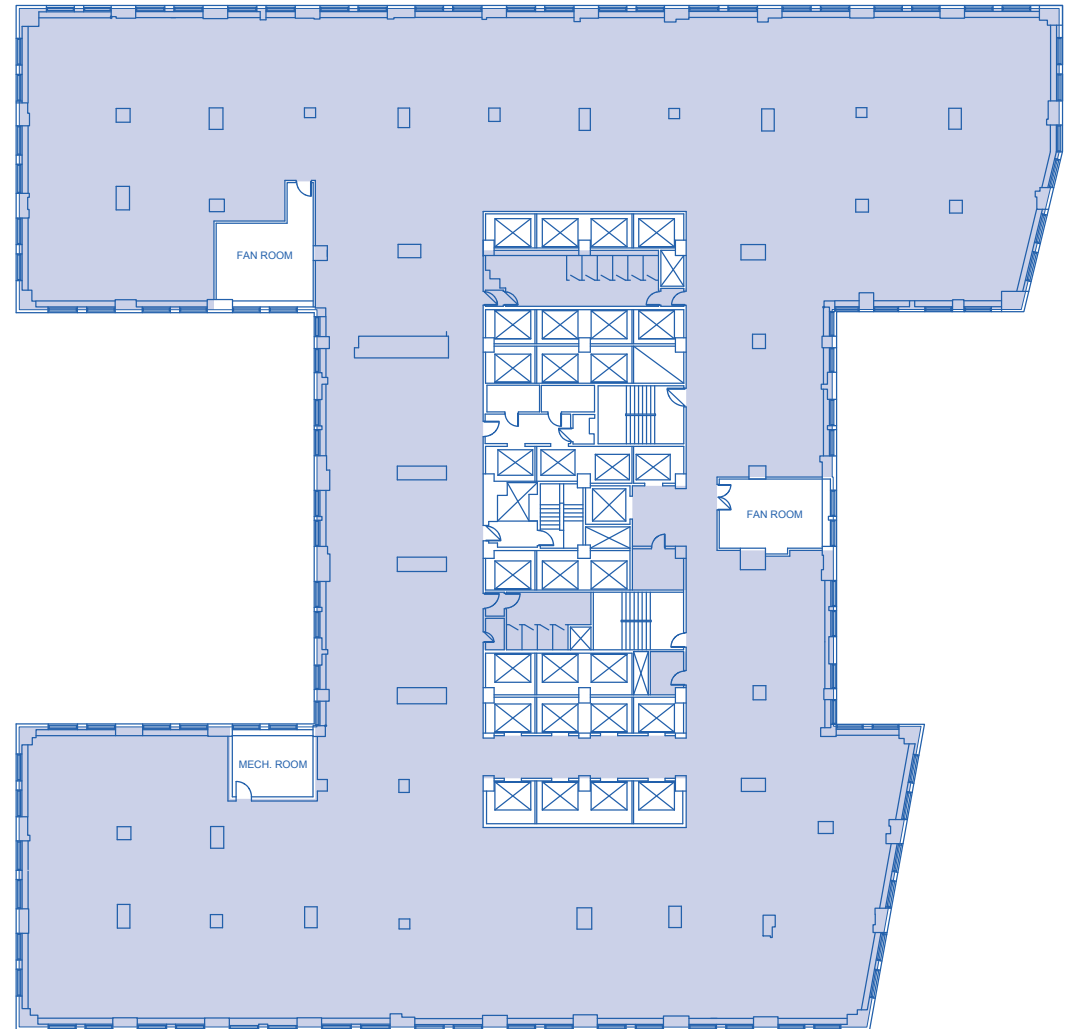

TEST FITS

COLLABORATIVE

TOTAL OFFICES	35
TOTAL WORKSTATIONS	158
TOTAL HEADCOUNT	194
TOTAL RSF	36,449

TEST FITS

LAW FIRM

TOTAL OFFICES	88
TOTAL WORKSTATIONS	38
TOTAL HEADCOUNT	123
TOTAL RSF	36,449

FLOOR PLANS

FLOOR 5

TOTAL RSF

36,494

FLOOR PLANS

FLOORS 7-10

7 - TOTAL RSF	36,480
8 - TOTAL RSF	36,398
9 - TOTAL RSF	36,486
10 - TOTAL RSF	36,449