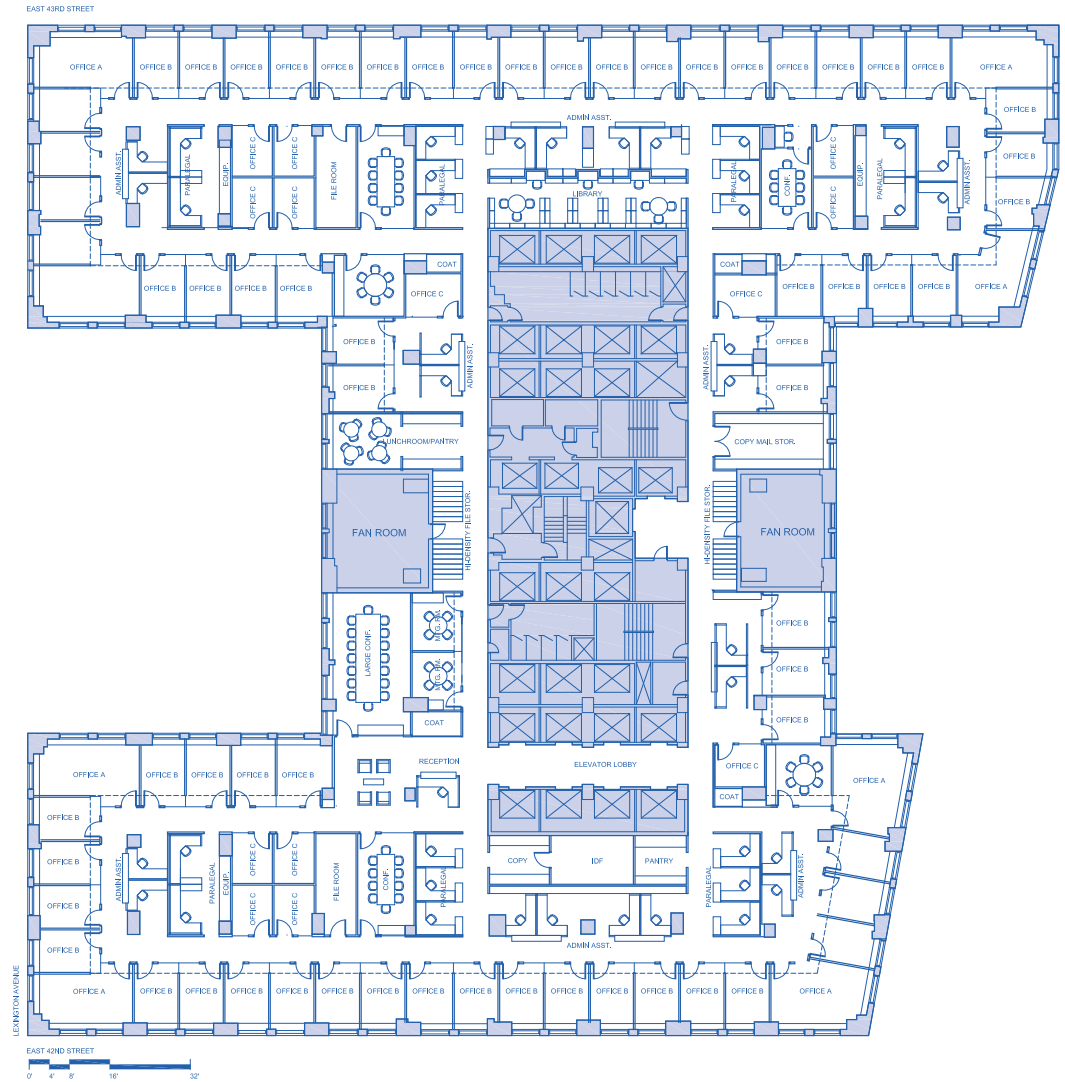

TEST FITS

COLLABORATIVE

TOTAL OFFICES	35
TOTAL WORKSTATIONS	158
TOTAL HEADCOUNT	194
TOTAL RSF	36,449

TEST FITS

LAW FIRM

TOTAL OFFICES	88
TOTAL WORKSTATIONS	38
TOTAL HEADCOUNT	123
TOTAL RSF	36,449

FLOOR PLANS

FLOOR 5

TOTAL RSF

36,494

FLOOR PLANS

FLOORS 7-10

7 - TOTAL RSF	36,480
8 - TOTAL RSF	36,398
9 - TOTAL RSF	36,486
10 - TOTAL RSF	36,449