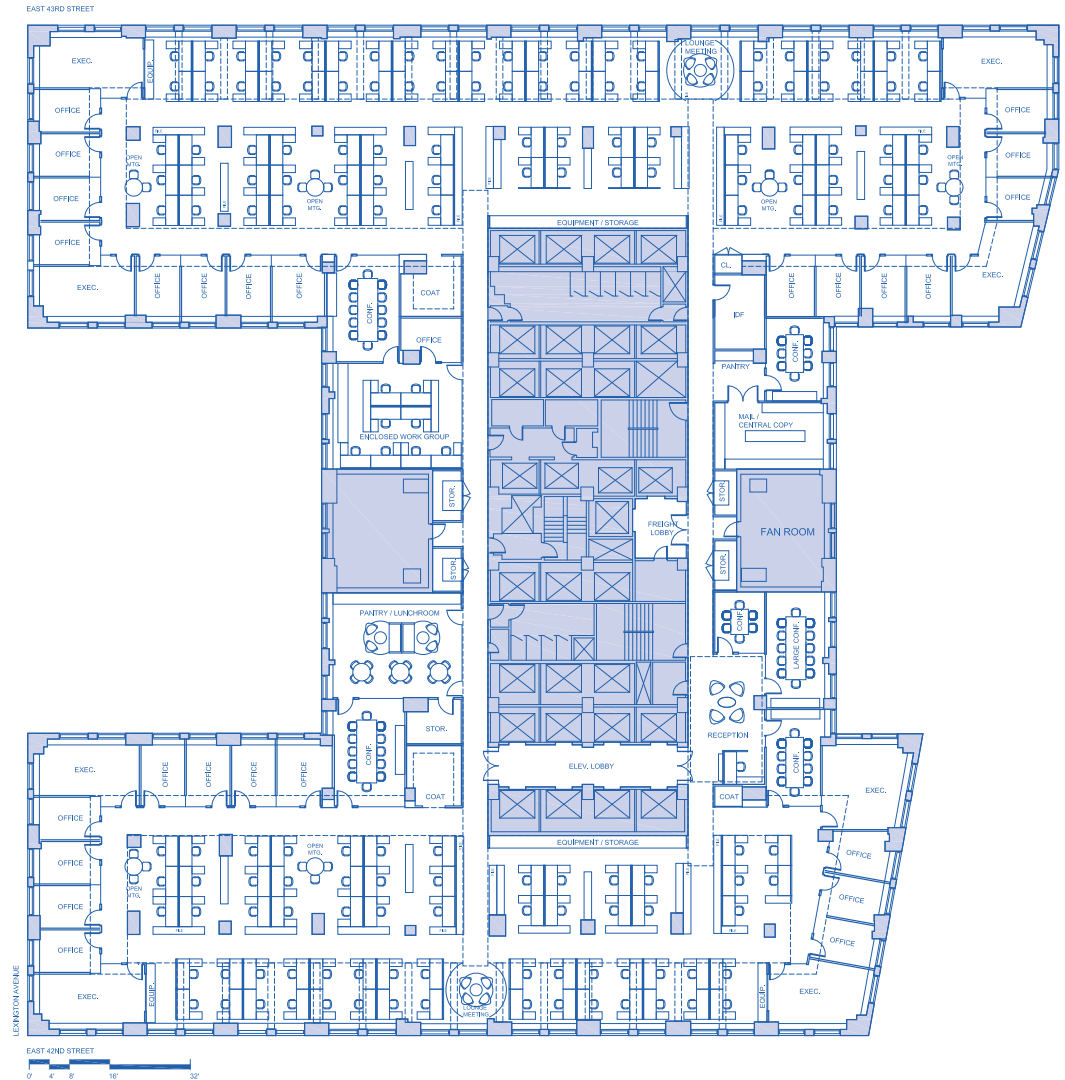

TEST FITS

COLLABORATIVE

TOTAL OFFICES	35
TOTAL WORKSTATIONS	158
TOTAL HEADCOUNT	194
TOTAL RSF	36,449

TEST FITS

LAW FIRM

TOTAL OFFICES	88
TOTAL WORKSTATIONS	38
TOTAL HEADCOUNT	123
TOTAL RSF	36,449

FLOOR PLANS

FLOOR 5

TOTAL RSF

36,494

FLOOR PLANS

FLOORS 7-10

7 - TOTAL RSF	36,480
8 - TOTAL RSF	36,398
9 - TOTAL RSF	36,486
10 - TOTAL RSF	36,449